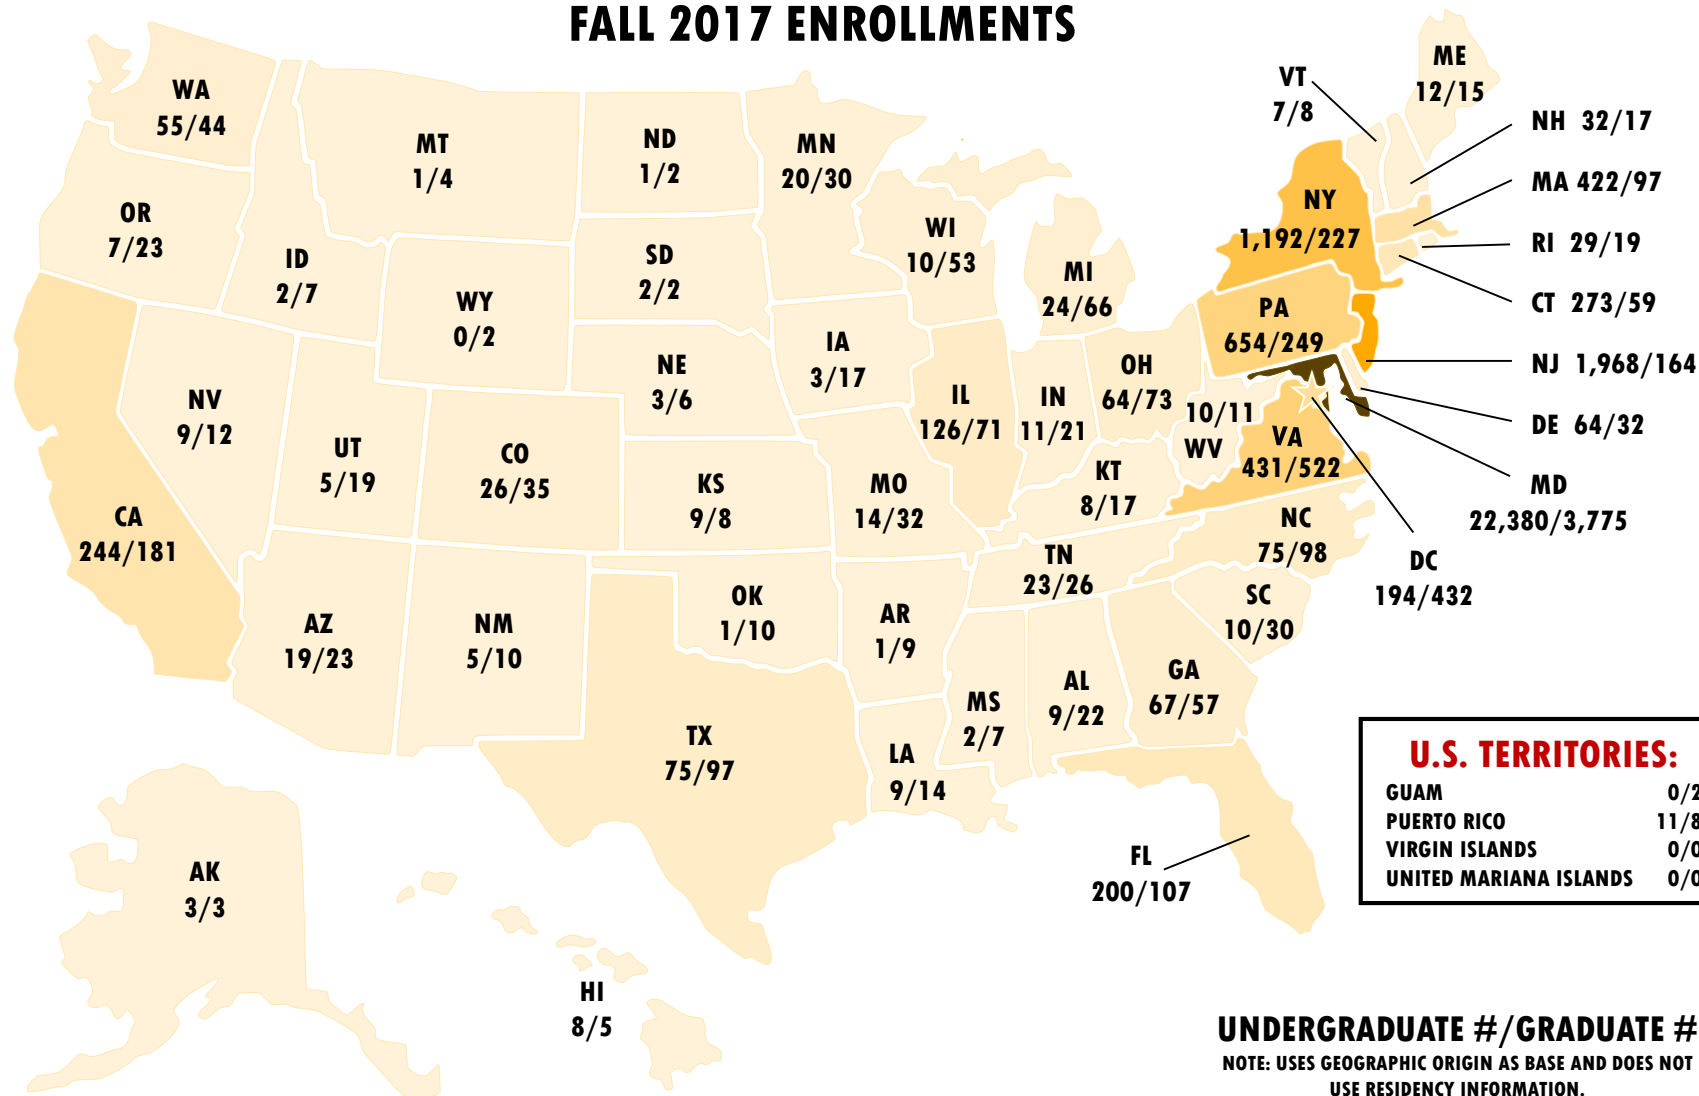

WHERE UMD STUDENTS COME FROM: U.S. ENROLLMENTS BY STATE

FALL 2017 ENROLLMENTS

UNDERGRADUATE #/GRADUATE

NOTE: USES GEOGRAPHIC ORIGIN AS BASE AND DOES NOT USE RESIDENCY INFORMATION.

TOP STATES (EXCLUDING MARYLAND)

UNDERGRADUATE STUDENTS: NEW JERSEY (1,968) · NEW YORK (1,192) · PENNSYLVANIA (654) · VIRGINIA (431) · MASSACHUSETTS (422)

GRADUATE STUDENTS: VIRGINIA (522) · DISTRICT OF COLUMBIA (432) · PENNSYLVANIA (249) · NEW YORK (227) · CALIFORNIA (181)