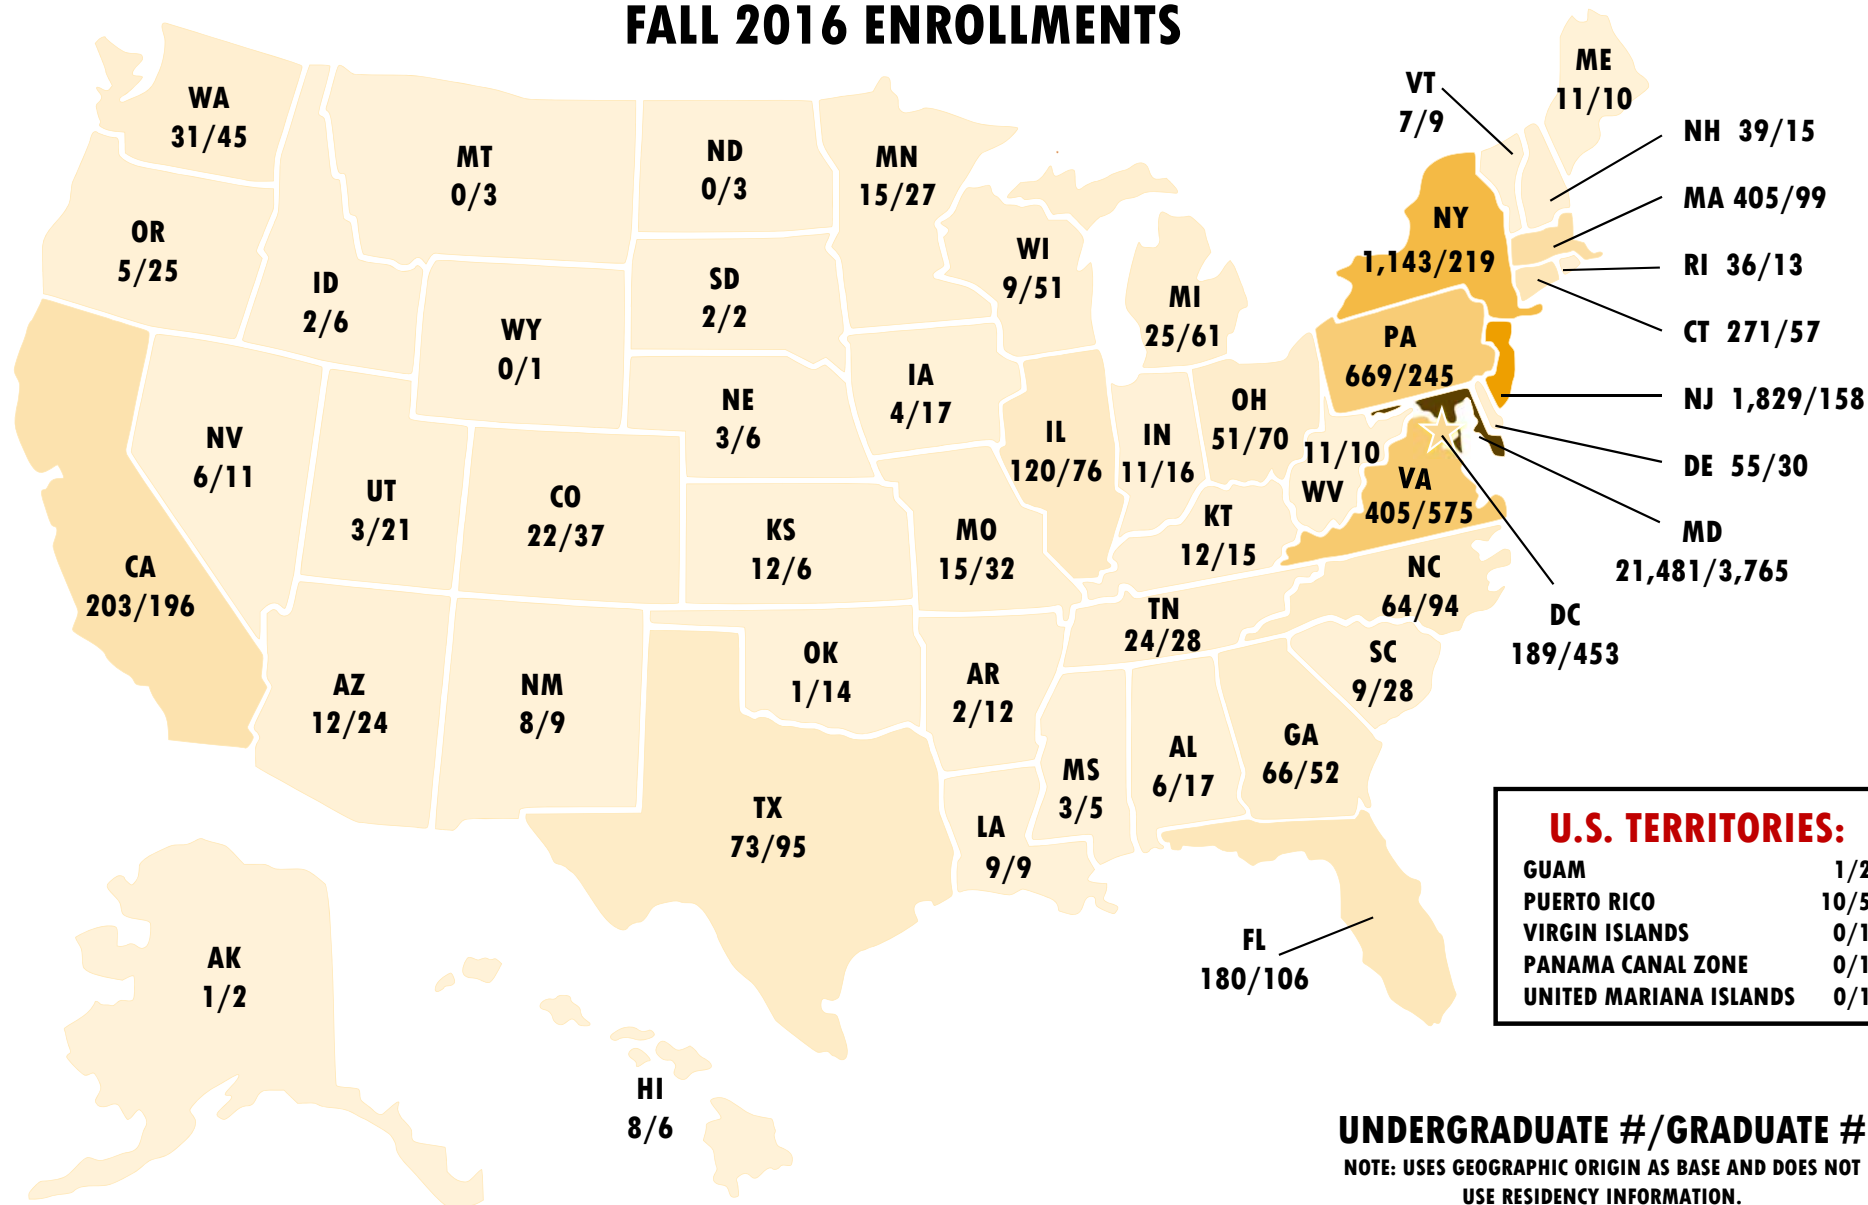

WHERE UMD STUDENTS COME FROM: U.S. ENROLLMENTS BY STATE

FALL 2016 ENROLLMENTS

TOP STATES (EXCLUDING MARYLAND)

UNDERGRADUATE STUDENTS: NEW JERSEY (1,829) · NEW YORK (1,143) · PENNSYLVANIA (669) · VIRGINIA (405) · MASSACHUSETTS (405)

GRADUATE STUDENTS: VIRGINIA (575) · DISTRICT OF COLUMBIA (453) · PENNSYLVANIA (245) · NEW YORK (219) · CALIFORNIA (196)