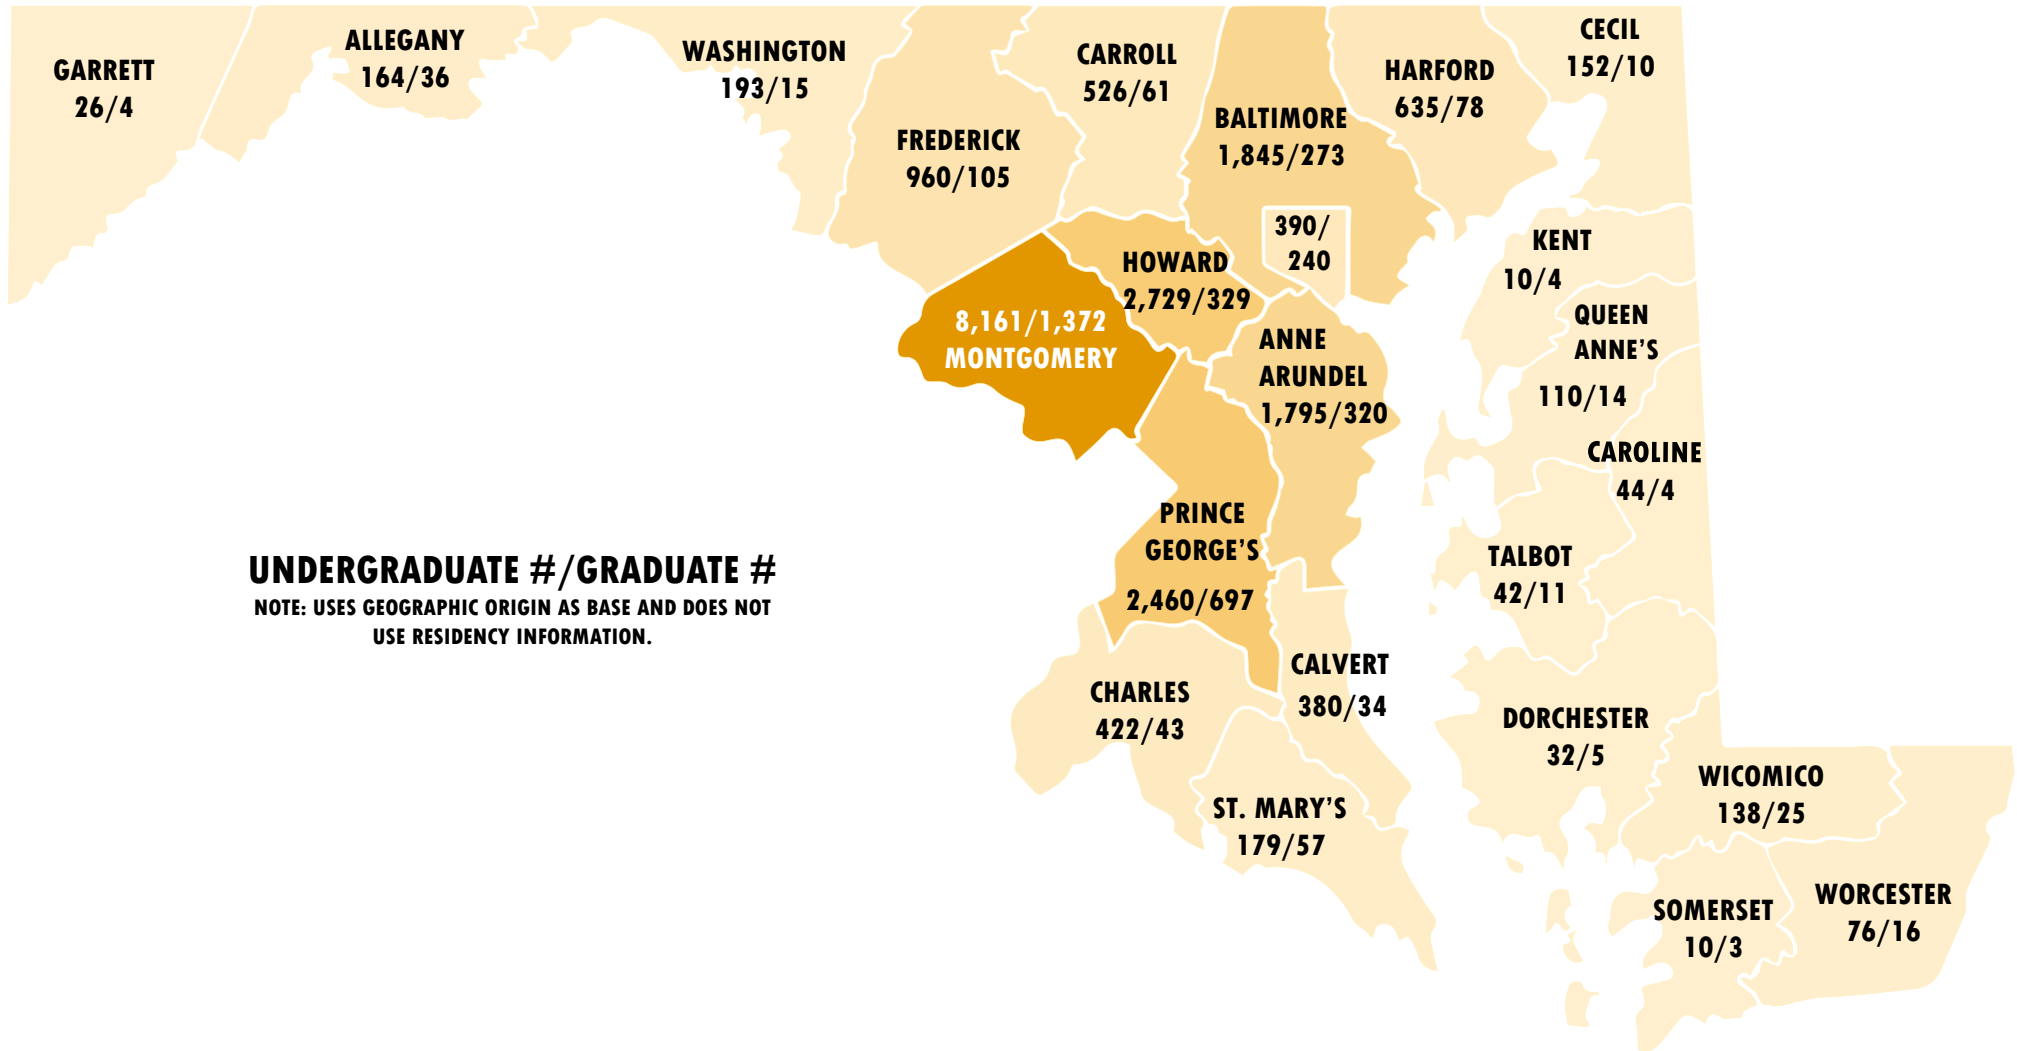

WHERE UMD STUDENTS COME FROM: MD ENROLLMENTS BY COUNTY

FALL 2016 ENROLLMENTS

TOP FIVE COUNTIES

UNDERGRADS: MONTGOMERY (8,161) • HOWARD (2,729) • PRINCE GEORGE'S (2,460) • BALTIMORE COUNTY (1,845) • ANNE ARUNDEL (1,795)

GRADUATE STUDENTS: MONTGOMERY (1,372) • PRINCE GEORGE'S (697) • HOWARD (329) • ANNE ARUNDEL (320) • BALTIMORE COUNTY (273)