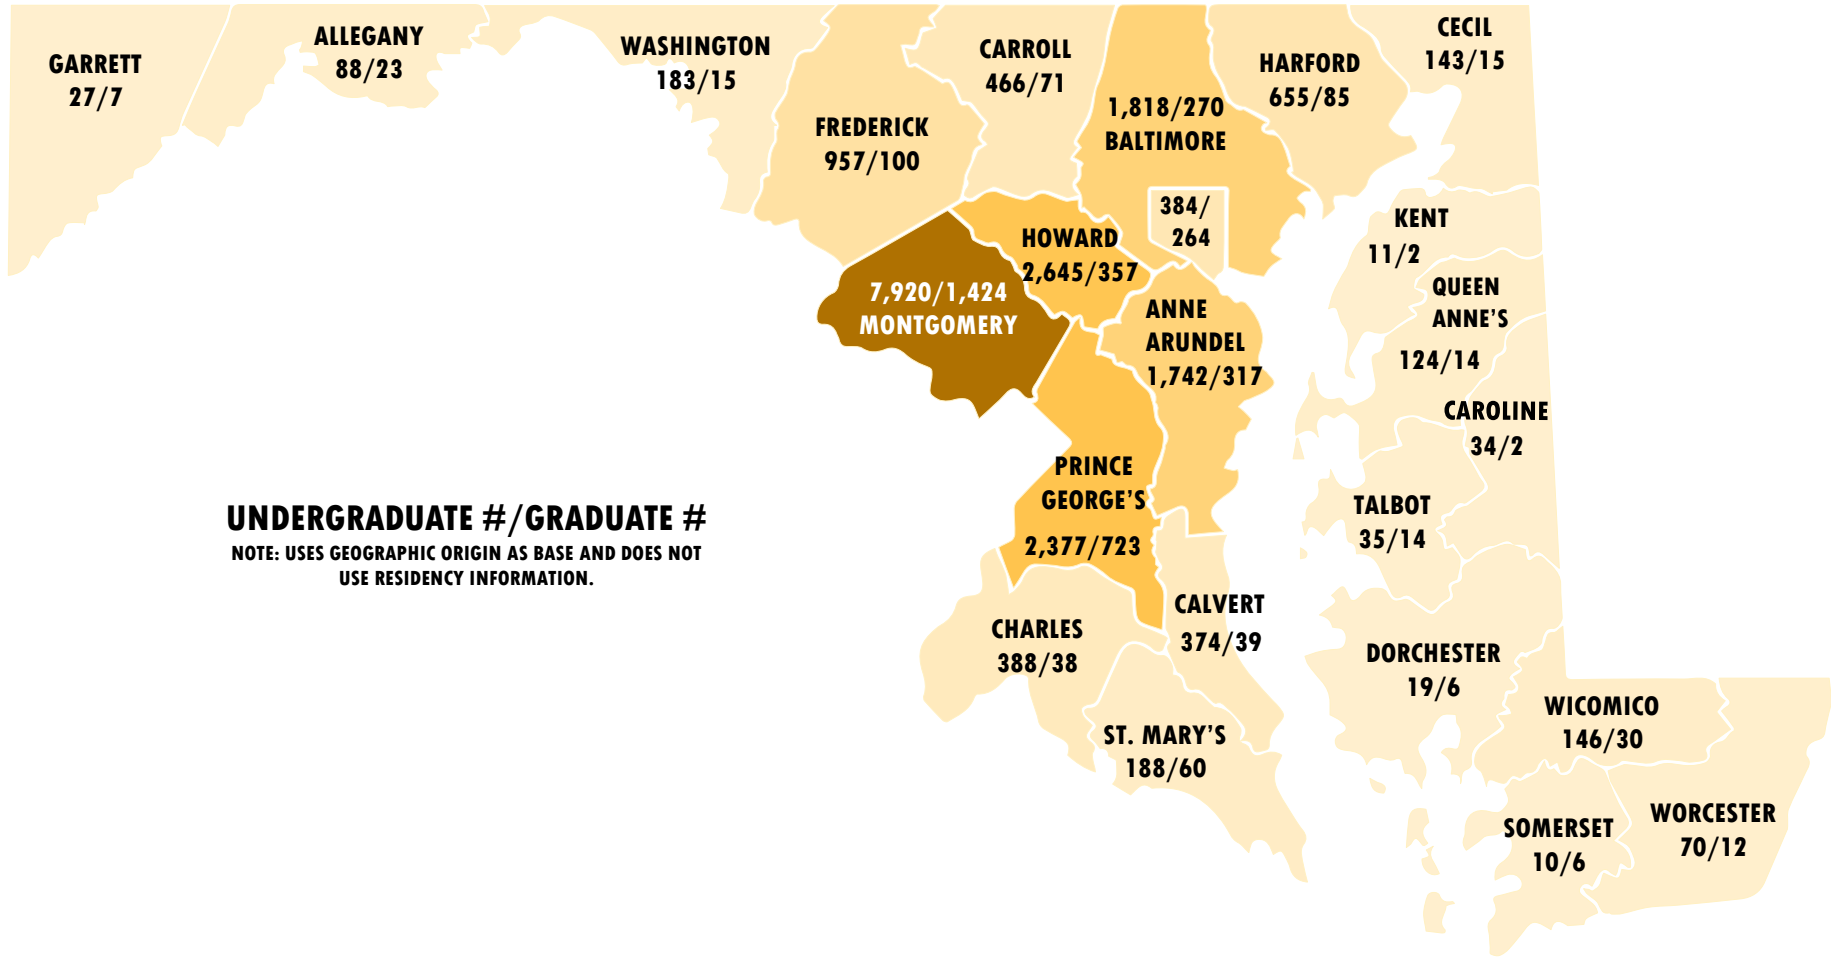

WHERE UMD STUDENTS COME FROM: MD ENROLLMENTS BY COUNTY

FALL 2015 ENROLLMENTS

TOP FIVE COUNTIES

UNDERGRADS: MONTGOMERY (7,920) · HOWARD (2,645) · PRINCE GEORGE'S (2,377) · BALTIMORE COUNTY (1,818) · ANNE ARUNDEL (1,742)

GRADUATE STUDENTS: MONTGOMERY (1,424) · PRINCE GEORGE'S (723) · HOWARD (357) · ANNE ARUNDEL (317) · BALTIMORE COUNTY (270)