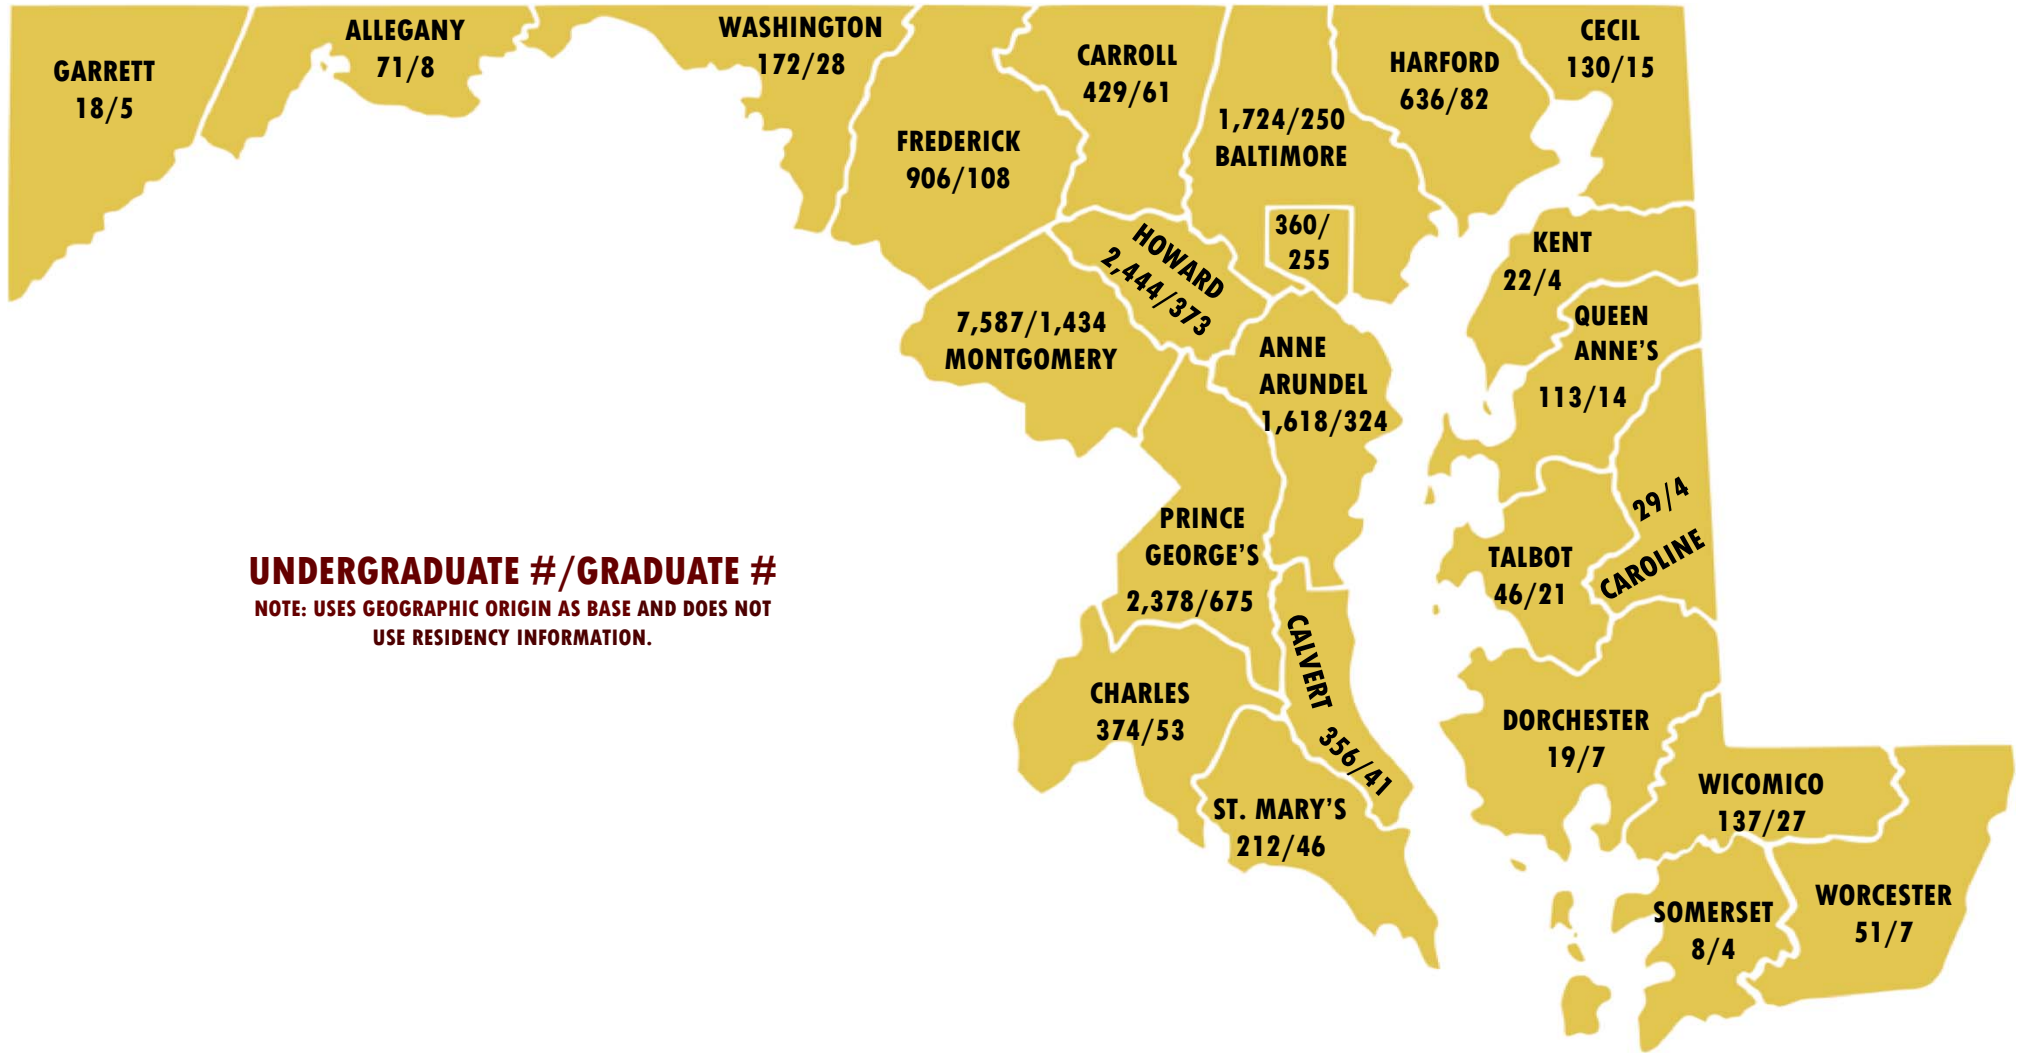

WHERE UMD STUDENTS COME FROM: MD ENROLLMENTS BY COUNTY

FALL 2013 ENROLLMENTS

TOP FIVE COUNTIES

UNDERGRADS: MONTGOMERY (7,587) · HOWARD (2,444) · PRINCE GEORGE'S (2,378) · BALTIMORE COUNTY (1,724) · ANNE ARUNDEL (1,618)

GRADUATE STUDENTS: MONTGOMERY (1,434) · PRINCE GEORGE'S (675) · HOWARD (373) · ANNE ARUNDEL (324) · BALTIMORE CITY (255)