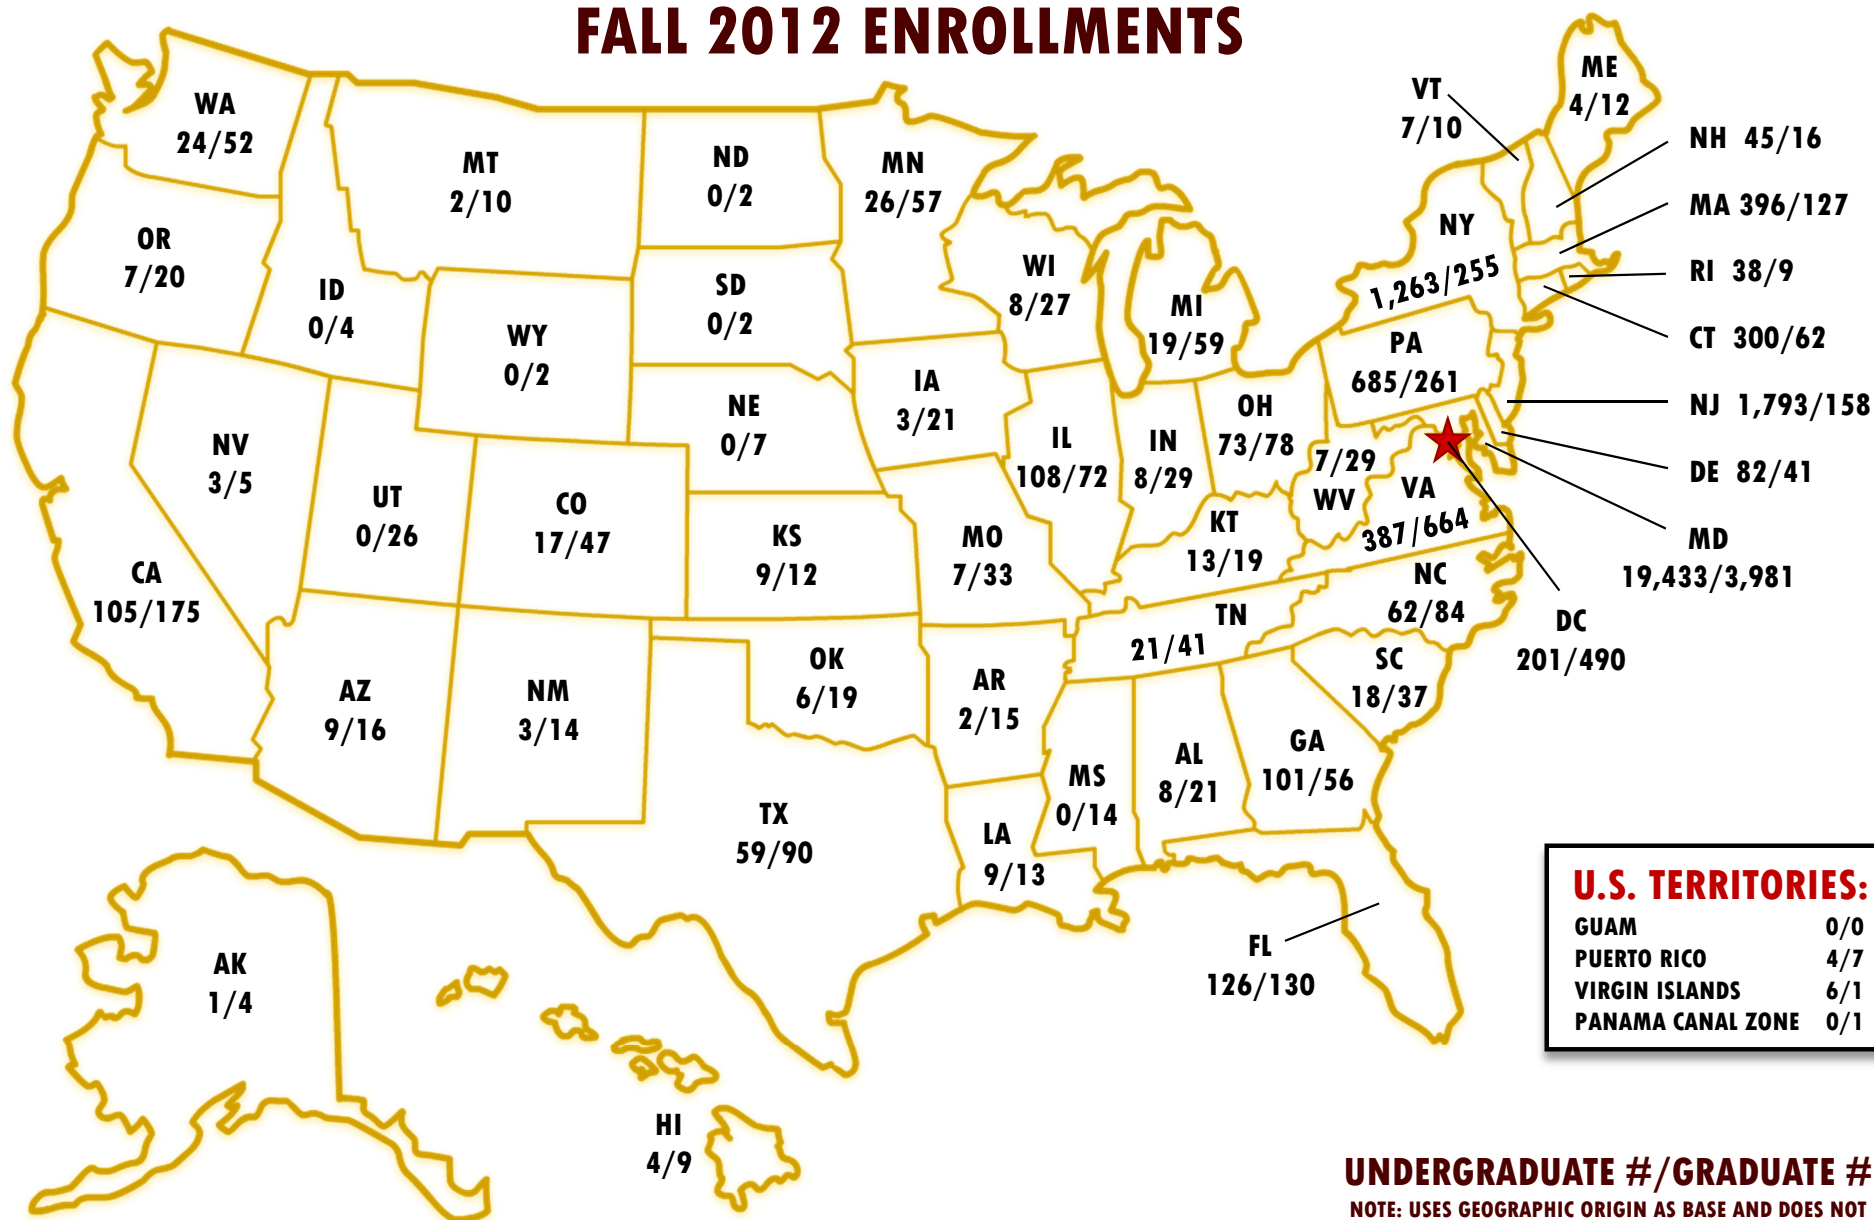

WHERE UMD STUDENTS COME FROM: U.S. ENROLLMENTS BY STATE

FALL 2012 ENROLLMENTS

TOP FIVE STATES (excluding Maryland):

UNDERGRADUATE STUDENTS: NEW JERSEY (1,793) · NEW YORK (1,263) · PENNSYLVANIA (685) · MASSACHUSETTS (396) · VIRGINIA (387)

GRADUATE STUDENTS: VIRGINIA (664) · DISTRICT OF COLUMBIA (490) · PENNSYLVANIA (261) · NEW YORK (255) · CALIFORNIA (175)

UNDERGRADUATE #/GRADUATE

NOTE: USES GEOGRAPHIC ORIGIN AS BASE AND DOES NOT USE RESIDENCY INFORMATION.