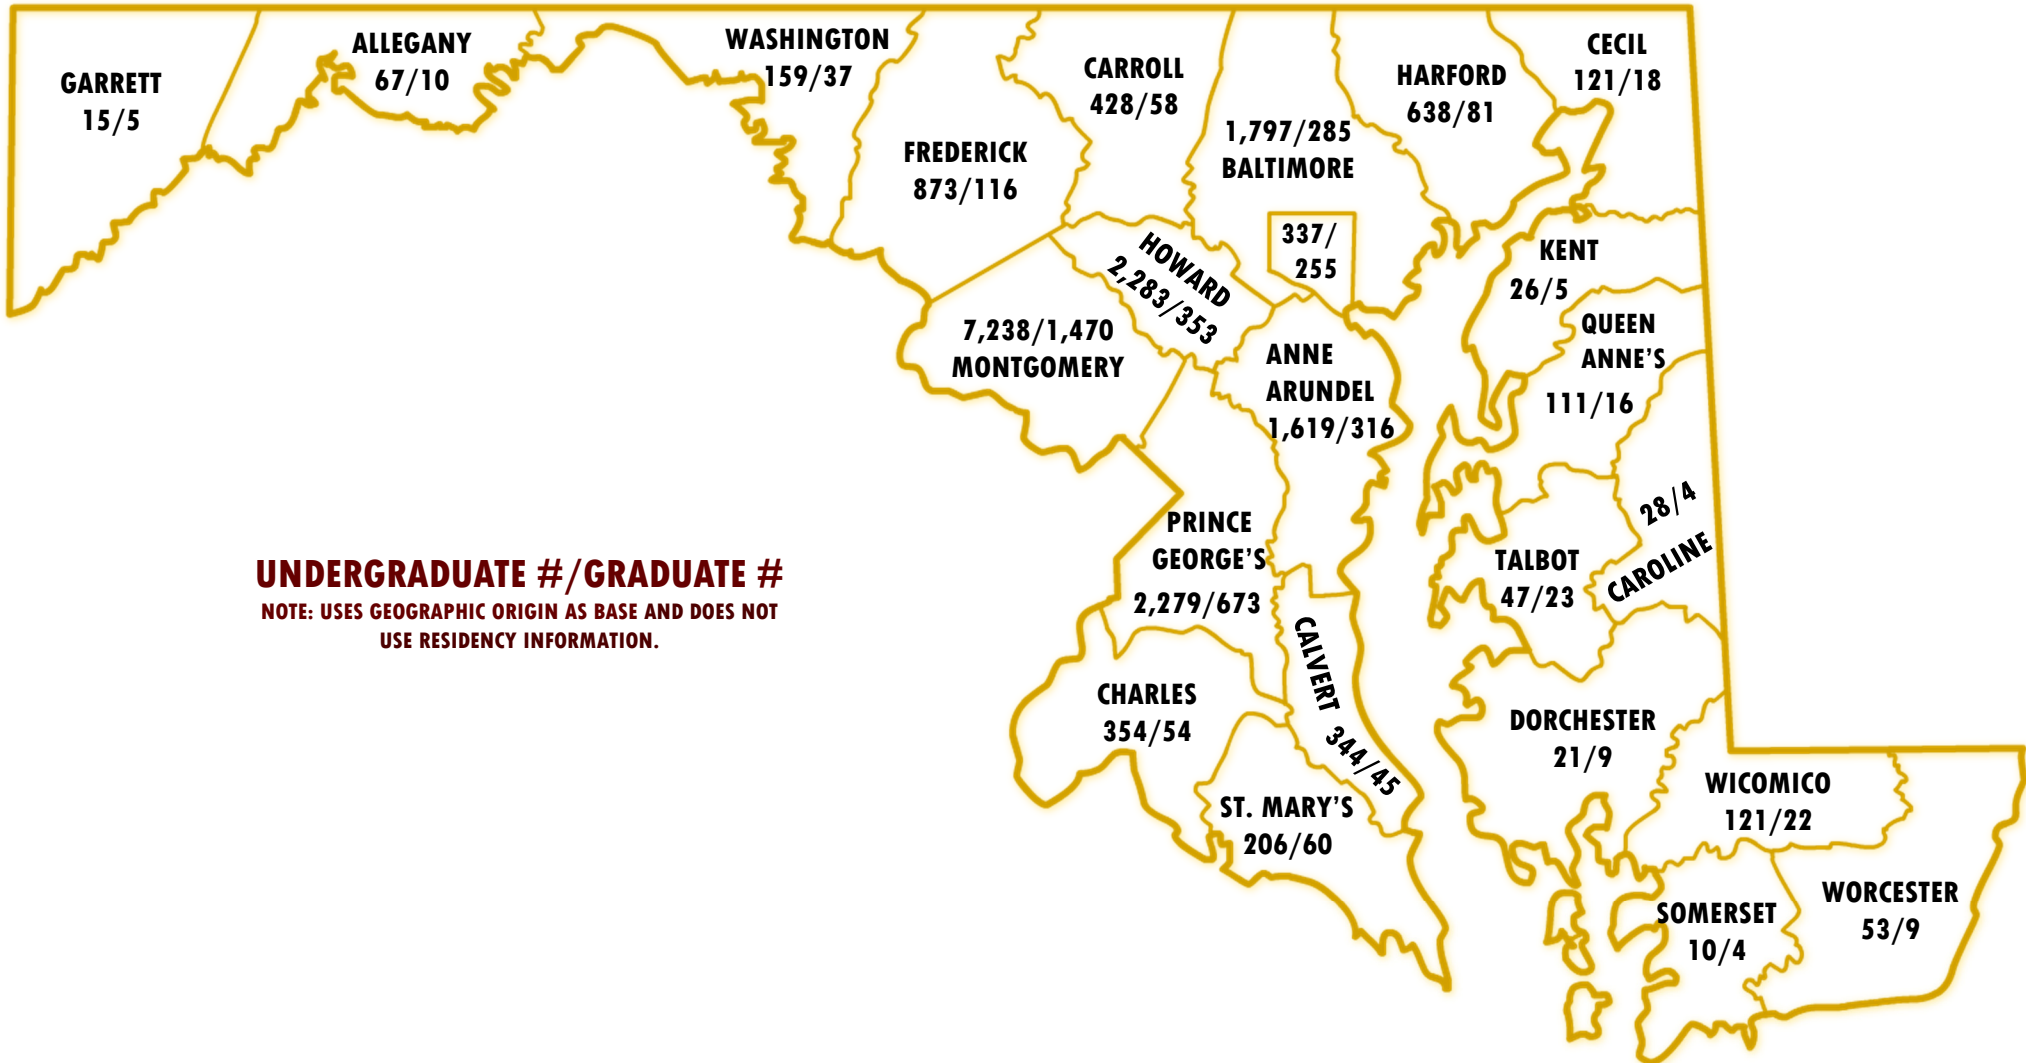

WHERE UMD STUDENTS COME FROM: MD ENROLLMENTS BY COUNTY

FALL 2012 ENROLLMENTS

UNDERGRADUATE #/GRADUATE

NOTE: USES GEOGRAPHIC ORIGIN AS BASE AND DOES NOT USE RESIDENCY INFORMATION.

TOP FIVE COUNTIES:

UNDERGRADS: MONTGOMERY (7,238) • HOWARD (2,283) • PRINCE GEORGE'S (2,279) • BALTIMORE COUNTY (1,797) • ANNE ARUNDEL (1,619)

GRADUATE STUDENTS: MONTGOMERY (1,470) • PRINCE GEORGE'S (673) • HOWARD (353) • ANNE ARUNDEL (316) • BALTIMORE COUNTY (285)